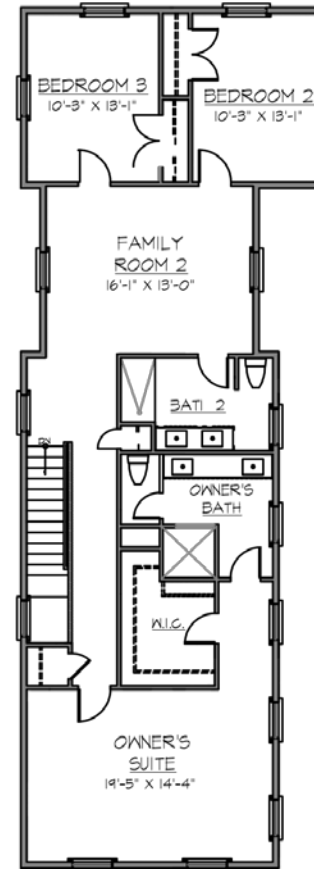

THE SEASIDE AT OLDFIELD

Home Site 403 | 3 Bedrooms | 2.5 Bathrooms | 2,374 Square Feet

Main Level

Upper Level

13 Caspian Lane, Bluffton, SC 29909

©Stanley Martin Homes | In our continued effort of design enhancement, actual product may vary in dimension or details from these drawings and are subject to change without notice. Please consult the Neighborhood Sales Manager for detailed specifications. This brochure is for illustrative purposes and not part of our legal contract.