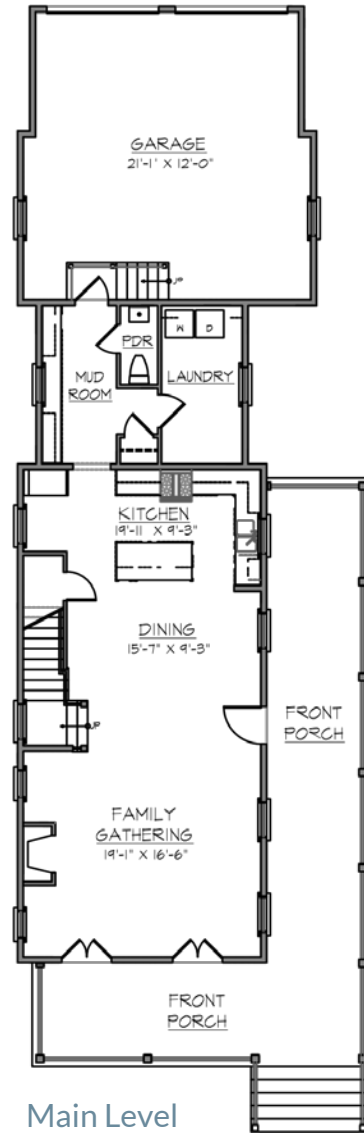

THE SEASIDE AT OLDFIELD

Home Site 403 | 3 Bedrooms | 2.5 Bathrooms | 2,374 Square Feet

Main Level

Upper Level

13 Caspian Lane, Bluffton, SC 29909

©Stanley Martin Homes | In our continued effort of design enhancement, actual product may vary in dimension or details from these drawings and are subject to change without notice. Please consult the Neighborhood Sales Manager for detailed specifications. This brochure is for illustrative purposes and not part of our legal contract.